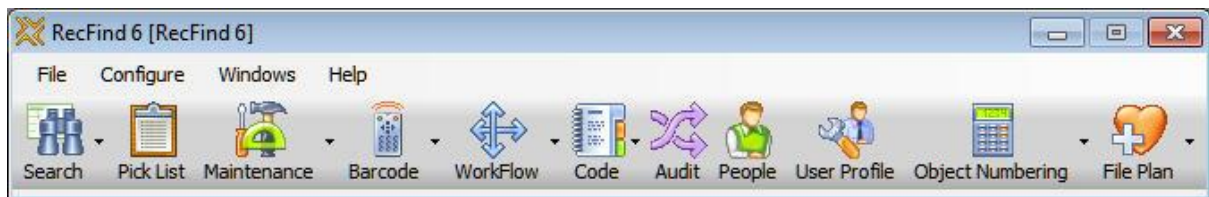

## RecFind 6 .NET smart-client user interface

*Simply the best*

The RecFind 6 user interface is the most technologically advanced user interface available in any Content Management product.

It is based on the very latest Microsoft .NET 'smart-client' paradigm – this is the future of all application interfaces.

The smart-client user interface has a number of distinct advantages over old fashioned user interfaces like the Explorer-type, fat-client and thin-client.

It is a rich Windows interface providing the easiest to use, most intuitive and most configurable interface possible. No user ever needs to see more functions or more data than is required for their job. It can be easily tailored for the needs of any user or application using the advanced tools supplied standard with RecFind 6.